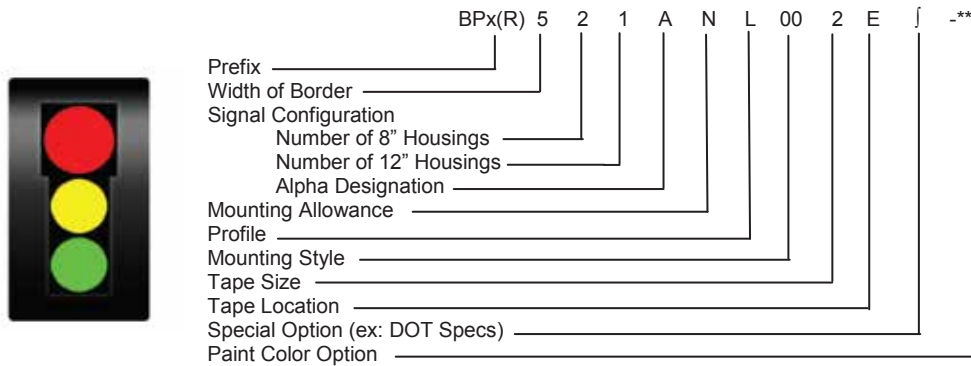

Signal Accesories by Eagle

Backplate Number Construction Code

PREFIX	WIDTH OF BORDER	SIGNAL CONFIGURATION			PLUMBIZER MOUNTING ALLOWANCE	PROFILE
		NUMBER of 8" (200MM) HOUSINGS	NUMBER of 12" (200MM) HOUSINGS	* ALPHA DESIGNATION		
BPA = ALUM for SIG	5 = 5"	1	1	A	N = NONE	F = FLAT
BPB = POLY for SIG	-	-	-	-	E = STD	L = LOUVERED
BPC = ALUM for SA	8 = 8"	-	-	-	R = RYALL (FREY)	
BPD = POLY for SA	-	5	5	Z		

* Use the lowest signal alpha designation for the wanted signal arrangement. Reference VFA [Vehicle Face Arrangement] Chart.