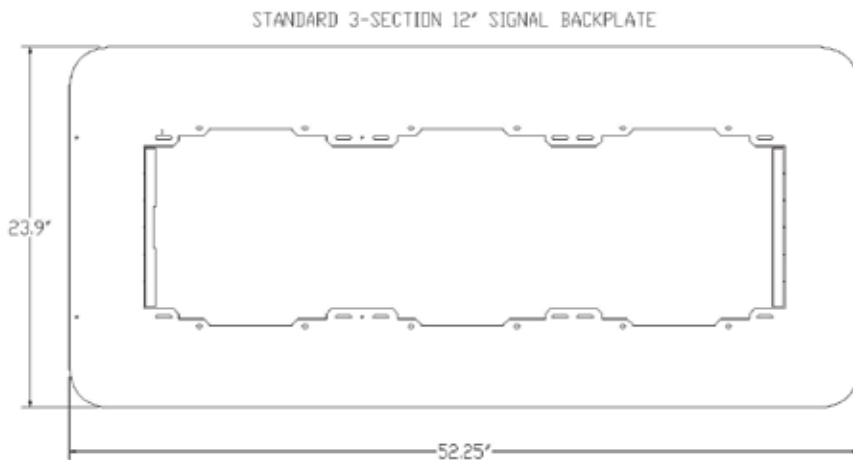

Note: Please specify color on the order if different from the standard

All of Eagle signals and accesories are built with the highest standards in quality and manufacturing. With a long standing history of technological innovations, well renowned customer service, and high quality products and services, Eagle is the leader in traffic technology products and solutions. For more information on our product line, see our website at www.browntraffic.com.