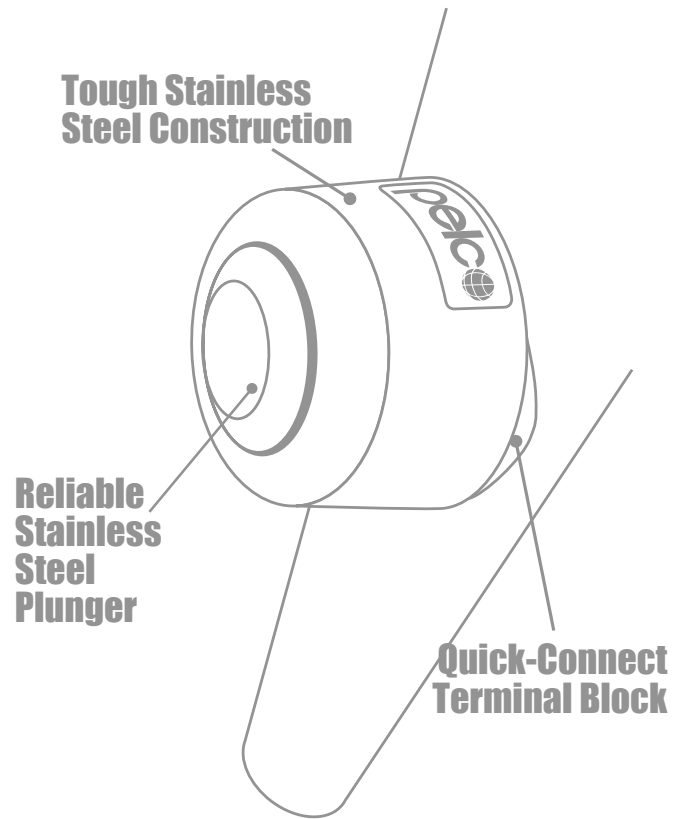

Nothing's Tougher Than A **Rhino** Button

**Tough Stainless
Steel Construction**

**Reliable
Stainless
Steel
Plunger**

**Quick-Connect
Terminal Block**

pelco 
Innovative Traffic Solutions

For your local distributor, contact us at sales@pelcoinc.com
405-340-3434 • 320 W. 18th St. • Edmond, OK 73013 • www.pelcoinc.com

Rhino[®]

By Pelco Products Inc.

Features & Benefits

Stainless Steel Construction

Stainless steel construction makes the Rhino button virtually weather-proof.

Durable

Impervious to salt spray and heavy use, the Rhino works extremely well in coastal and high traffic areas.

Great Value

Rhino tough and built to last, this button is in a class by itself.

Sleek Design

Vandal-resistant, ergonomic cover.

Easy Install

Terminal block connection; installs in minutes.

Rhino

Button