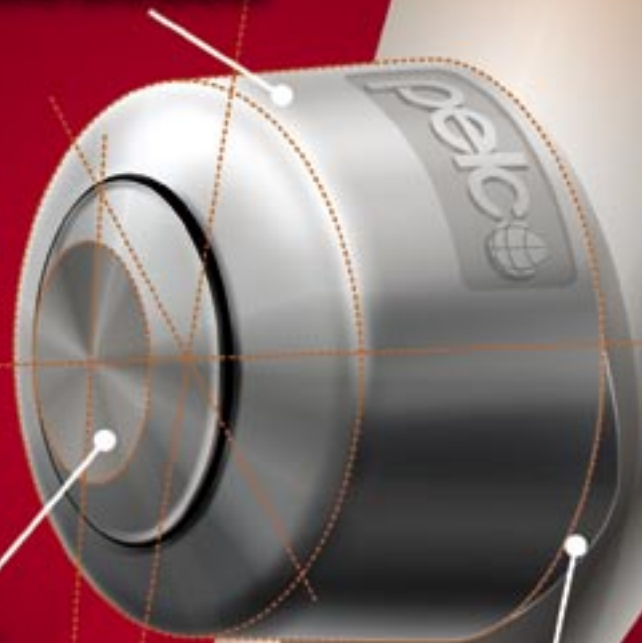

Nothing's Tougher Than A **Rhino** Button

**Tough Stainless
Steel Construction**

**Reliable
Stainless
Steel
Plunger**

**Quick-Connect
Terminal Block**

pelco 
Innovative Traffic Solutions

For your local distributor, contact us at sales@pelcoinc.com
405-340-3434 • 320 W. 18th St. • Edmond, OK 73013 • www.pelcoinc.com

Rhino[®]

By Pelco Products Inc.

Features & Benefits

Stainless Steel Construction

Stainless steel construction makes the Rhino button virtually weather-proof.

Durable

Impervious to salt spray and heavy use, the Rhino works extremely well in coastal and high traffic areas.

Great Value

Rhino tough and built to last, this button is in a class by itself.

Sleek Design

Vandal-resistant, ergonomic cover.

Easy Install

Terminal block connection; installs in minutes.

Rhino

Button