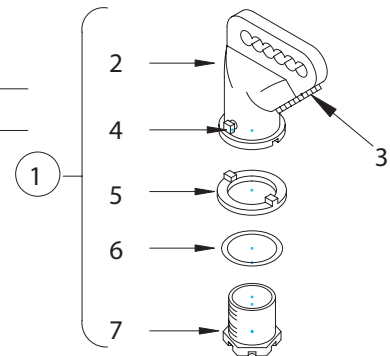

EAGLE SIGNAL MOUNTINGS WIRE ENTRANCE (IRON) BULLETIN 2620

ITEM	DESCRIPTION	PART NUMBER
①	WIRE ENTRANCE	A32132
2	ENTRANCE HANGER	M32162
3	INSULATOR BUSHING	M10738
4	SET SCREW (3/8-16)	M50120
5	SERRATED RING	M20466
6	NEOPRENE WASHER	M60615
7	LOCK NIPPLE	M32272

ITEM	DESCRIPTION	PART NUMBER
①	WIRE ENTRANCE	A32125
2	ENTRANCE HANGER	M32142
3	INSULATOR BUSHING	M10738
4	LOCKNUT	M30244
5	LEAD WASHER	M81743
6	COTTER PIN (5/32)	M50553

Bulletin 2620