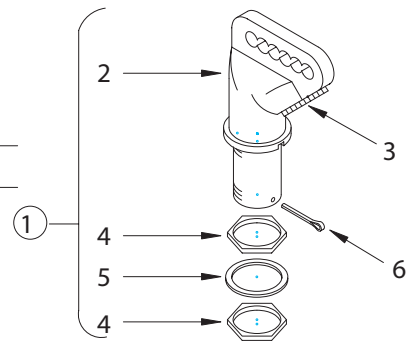

EAGLE SIGNAL MOUNTINGS WIRE ENTRANCE (IRON) BULLETIN 2620

ITEM	DESCRIPTION	PART NUMBER
①	WIRE ENTRANCE	A32132
2	ENTRANCE HANGER	M32162
3	INSULATOR BUSHING	M10738
4	SET SCREW (3/8-16)	M50120
5	SERRATED RING	M20466
6	NEOPRENE WASHER	M60615
7	LOCK NIPPLE	M32272

ITEM	DESCRIPTION	PART NUMBER
①	WIRE ENTRANCE	A32125
2	ENTRANCE HANGER	M32142
3	INSULATOR BUSHING	M10738
4	LOCKNUT	M30244
5	LEAD WASHER	M81743
6	COTTER PIN (5/32)	M50553

Bulletin 2620