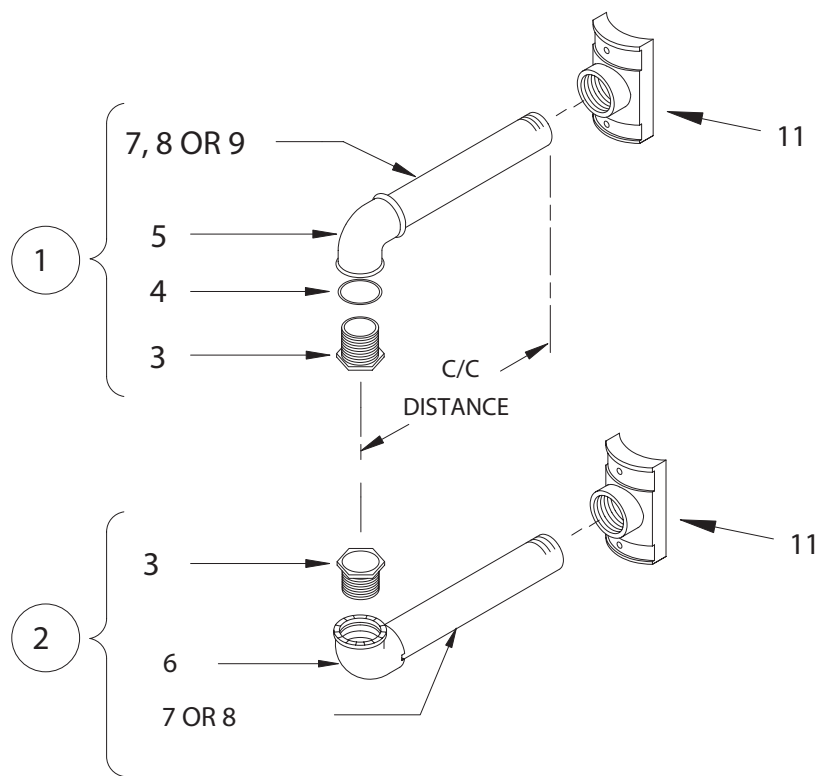

EAGLE SIDE-OF-POLE BRACKET ONE-WAY (IRON) BULLETIN 2101

ITEM	DESCRIPTION	PART NO.
①	1-WAY TOP BRACKET ASSEMBLY	U3110x*
②	1-WAY BOTTOM BRACKET ASSEMBLY	L3110x*
3	NIPPLE	P380250
4	GASKET	M60615
5	ELBOW (PLAIN)	M31110
6	ELBOW (SLOTTED)	M31112
7	PIPE FOR 8.5 C/C	P360642
8	PIPE FOR 10.5 C/C	P360850
9	PIPE FOR 11.5 C/C	P3101038
10	SERRATED RING	M20466
11	SOP BRACKET	M2521XX
12	LOCKNUT	M30244

*Bulletin 2101x

*x = "B" for 8½" C/C distance
 x = "D" for 10½" C/C distance
 x = "M" for 11½" C/C distance