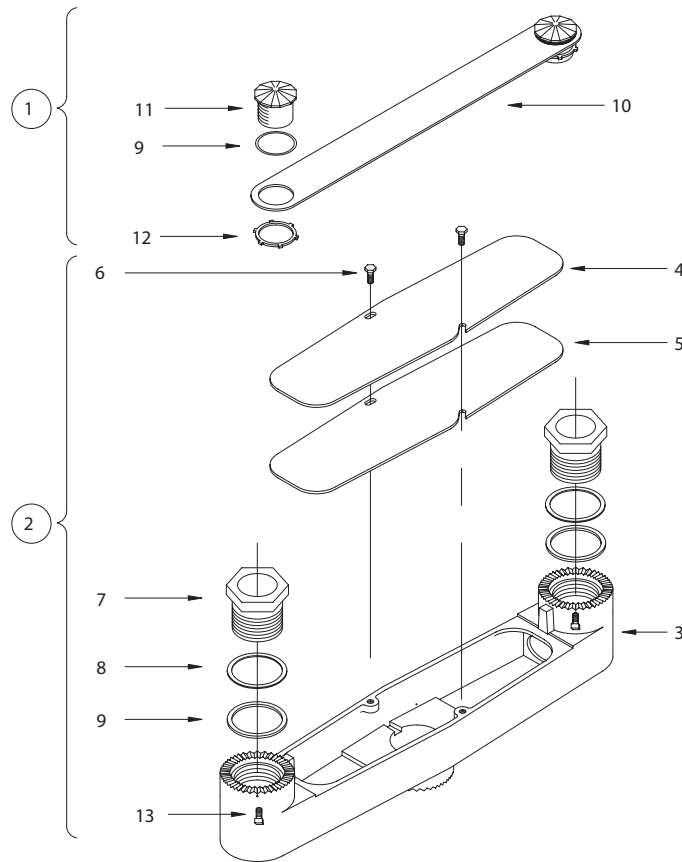

EAGLE MULTI-MOUNT ASSEMBLY THREADED W/ TIE BRACE BULLETIN 2502

ITEM	DESCRIPTION	PART NO.
①	TWO-WAY TIE BRACE	L2201B
②	MULTI-MOUNT ASSEMBLY	A23602
3	MULTI-MOUNT ALUMINUM CASTING	M23802
4	COVER	M23301
5	RUBBER COVER GASKET	M60613
6	HEX HEAD BOLT (1/4-20 X 1/2)	M50316
7	LOCK NIPPLE	M22272
8	NEOPRENE WASHER	M60615
9	FLAT WASHER	M30473
10	TIE BRACE	A7021497
11	ORNAMENT CAP	M20872
12	CONDUIT NUT	M31040
13	SQ HEAD SET SCREW (1/4-20)	M50163