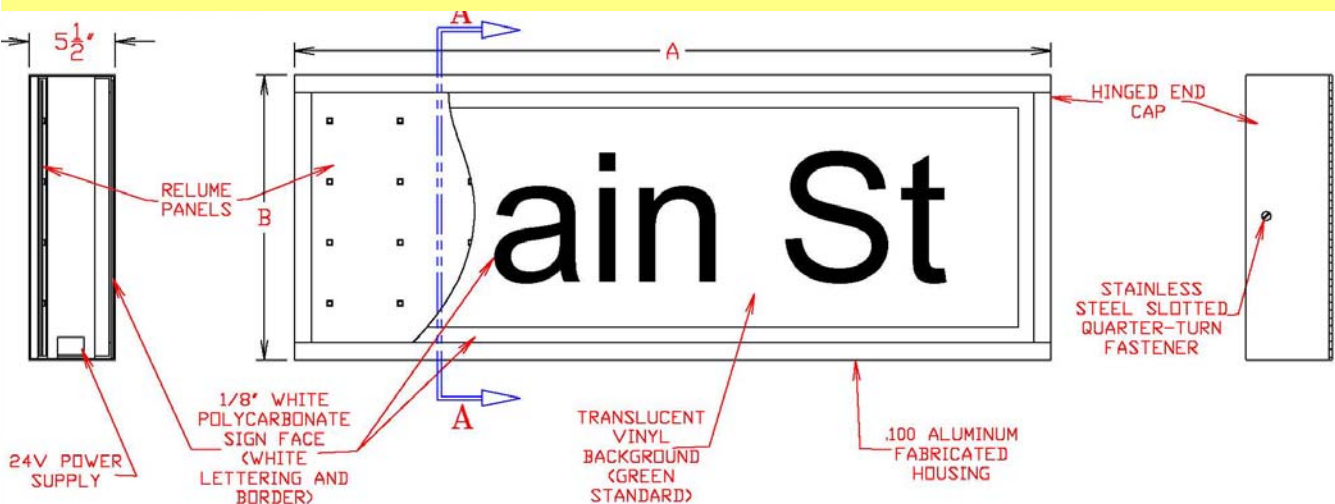

Mechanical Dimensions

Lumecon National Distributor of Relume Technology

24114 Research Drive, Farmington Hills, Michigan 48335 Phone: 877 564-3133 Fax: 248 473-0730
or visit our website@ www.lumecon.com