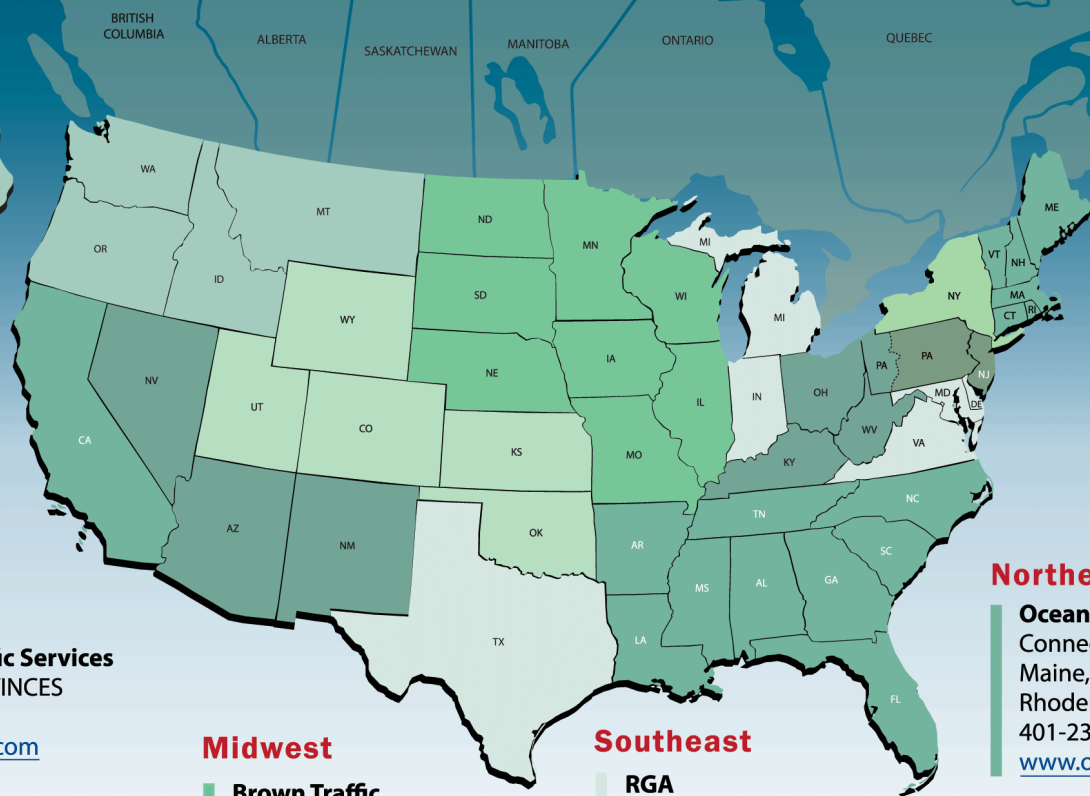

Edge-Lit

Internally-Illuminated LED Signs

AUTHORIZED R409A EDGE-LIT DISTRIBUTORS

Northwest

Interprovincial Traffic Services

ALL CANADIAN PROVINCES

604-542-8500

www.interprovincial.com

Western Systems

Alaska, Idaho, Montana,
Oregon, & Washinton

425-438-1133

www.westernsystems-inc.com

Southwest

JAM Services, Inc.

California

925-455-5267

www.jamservicesinc.com

Phoenix Highway Products

Arizona, New Mexico, & Nevada

602-344-7770

www.phoenixhighwayproducts.com

Midwest

Brown Traffic

Iowa, Illinois, Minnesota,
Missouri, North Dakota,
SouthDakota, & Wisconsin

Ocean State Signal

Connecticut, Massachusetts,
Maine, New Hampshire,
Rhode Island, & Vermont

401-231-6780

www.oceanstatesignal.com

PathMaster

Kentucky, Ohio, West Virginia,
& Pennsylvania Dist. 1,10,11,12

330-425-4994