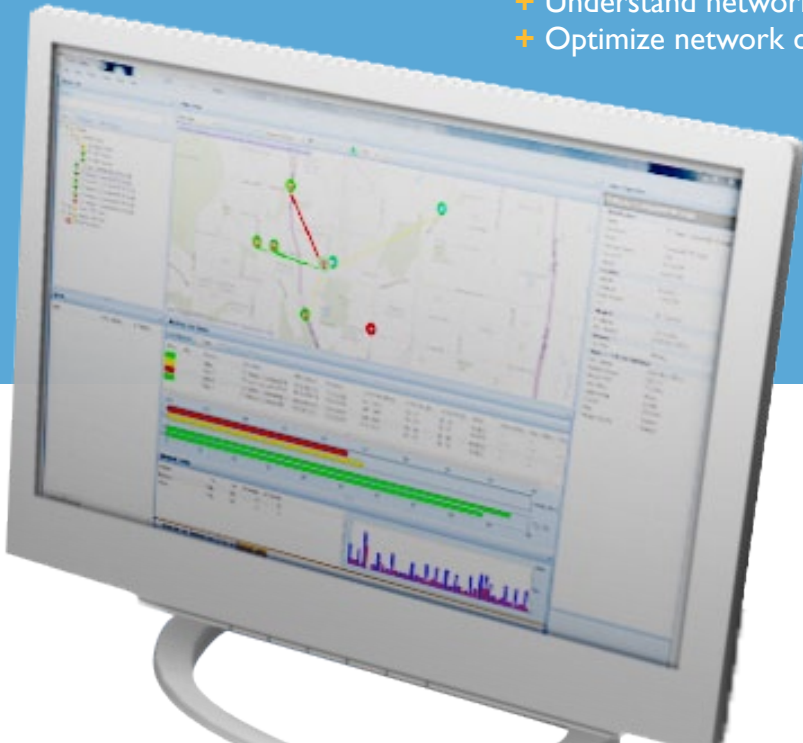

The Stratos Experience

- + **Real time** network visualization with color coded link quality indicators on a map.
- + **Email alerts** for device status changes.
- + **Powerful** system diagnostics enable optimization.
- + **Automatically** locate devices with embedded GPS receiver.
- + **Flexible** and customizable user interface.
- + Use **VPN connection** to remotely manage devices from anywhere in the world.

encom STRATOS +plus

visualize

manage

secure

maintain

Wireless Network Health

Wireless Link Status

- + Achieve perfect antenna alignment
- + Receive Signal Level (dBm)
- + Connection Quality

Bandwidth Testing (Mbps)

- + Real world test of available throughput
- + System Wide Ping Test Tool
- + Real Time Network Traffic Monitor

Spectrum Analyzer

- + Signal to Noise Ratio
- + Choose clearest channel

Network Traffic

- + Understand network usage
- + Optimize network design

visualize
 +
 manage
 +
 secure
 +
 maintain

Real Time Network Visualization

with color coded maps:

- + Color coded icons: online/ offline status
- + Link quality indicators between associated sites:
 - + Signal Level
 - + Connection Quality
 - + User defined thresholds