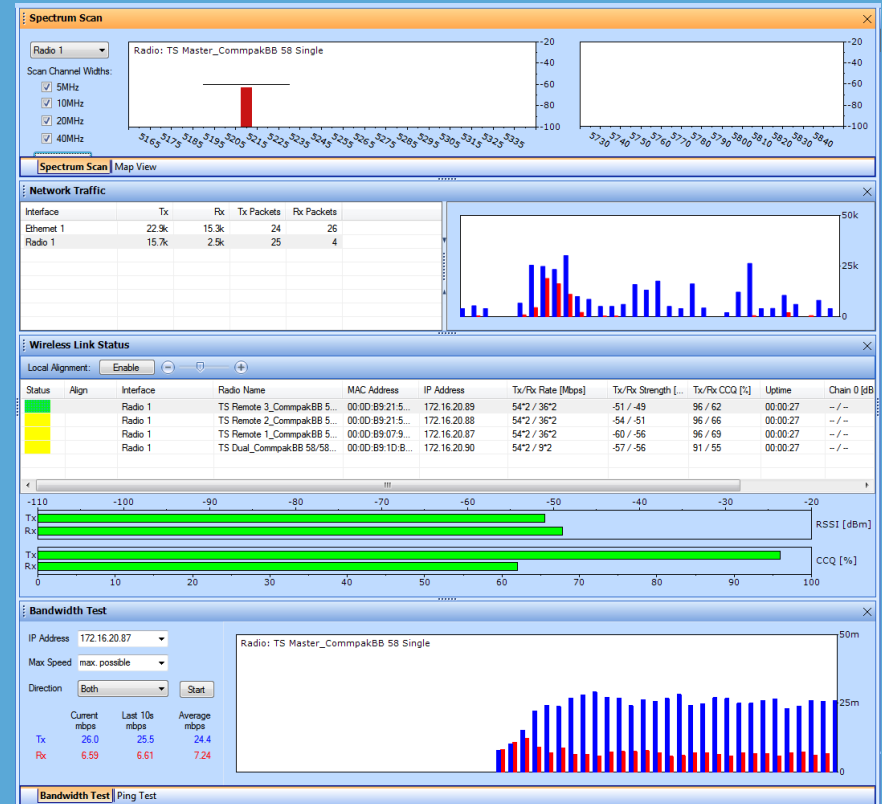

The Stratos Experience

- + **Real time** network visualization with color coded link quality indicators on a map.
- + **Email alerts** for device status changes.
- + **Powerful** system diagnostics enable optimization.
- + **Automatically** locate devices with embedded GPS receiver.
- + **Flexible** and customizable user interface.
- + Use **VPN connection** to remotely manage devices from anywhere in the world.

encom STRATOS +plus

visualize

manage

secure

maintain

Wireless Network Health

Wireless Link Status

- + Achieve perfect antenna alignment
- + Receive Signal Level (dBm)
- + Connection Quality

Bandwidth Testing (Mbps)

- + Real world test of available throughput
- + System Wide Ping Test Tool
- + Real Time Network Traffic Monitor

Spectrum Analyzer

- + Signal to Noise Ratio
- + Choose clearest channel

Network Traffic

- + Understand network usage
- + Optimize network design

visualize
 +
 manage
 +
 secure
 +
 maintain

Real Time Network Visualization

with color coded maps:

- + Color coded icons: online/ offline status
- + Link quality indicators between associated sites:
 - + Signal Level
 - + Connection Quality
 - + User defined thresholds